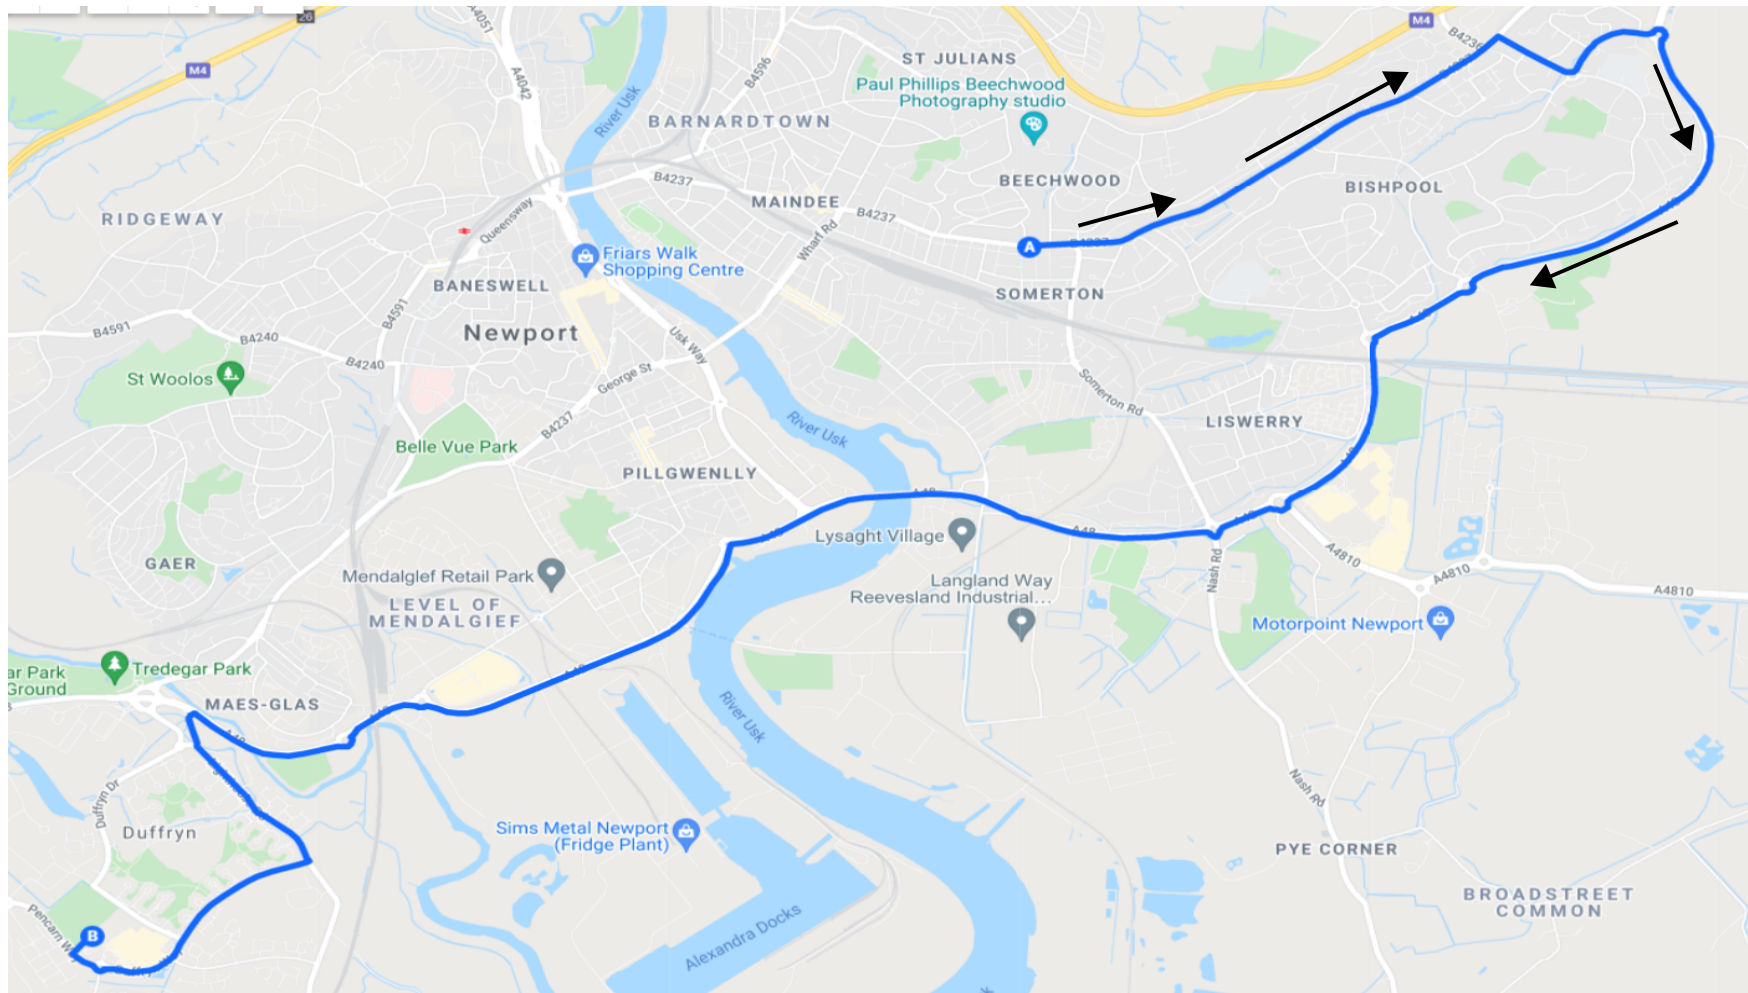

Monday to Friday

Ref.No.: 1091

SPAR, Chepstow Rd
Man of Gwent, Chepstow Rd
Toby Carvery, Chepstow Rd
Community Centre, Ringland
St Joseph's RC High

0800
0805
0807
0812
0842

Service stops at all stops on
Chepstow Road and Llanwern Road

Monday to Friday

Ref.No.: 1091

St Joseph's RC High
Community Centre, Ringland
Toby Carvery, Chepstow Rd
Man of Gwent, Chepstow Rd
SPAR, Chepstow Rd

1520
1550
1555
1557
1602
